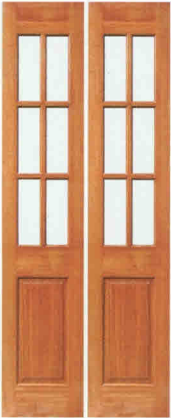

SL250

DR251

DR253 with White Trans Lam

STATESMAN DOORS

DR210

DR216 with Cathedral

5 LITE

10 LITE

DR7300 with White Trans Lam

DR7303 with Fern Leaf

1 Lite

1 Lite Sidelight

SL219 Bifolds

DR219

French Colonial & Joinery Glazed Doors

A range of classic glazed doors available for both external and internal applications. They can be provided unglazed or with a glass of your choice. Standard 10 litre and 5 Lite doors come with 5mm clear bevel. Available in a wide range of sizes both 2040mm and 2340mm high.